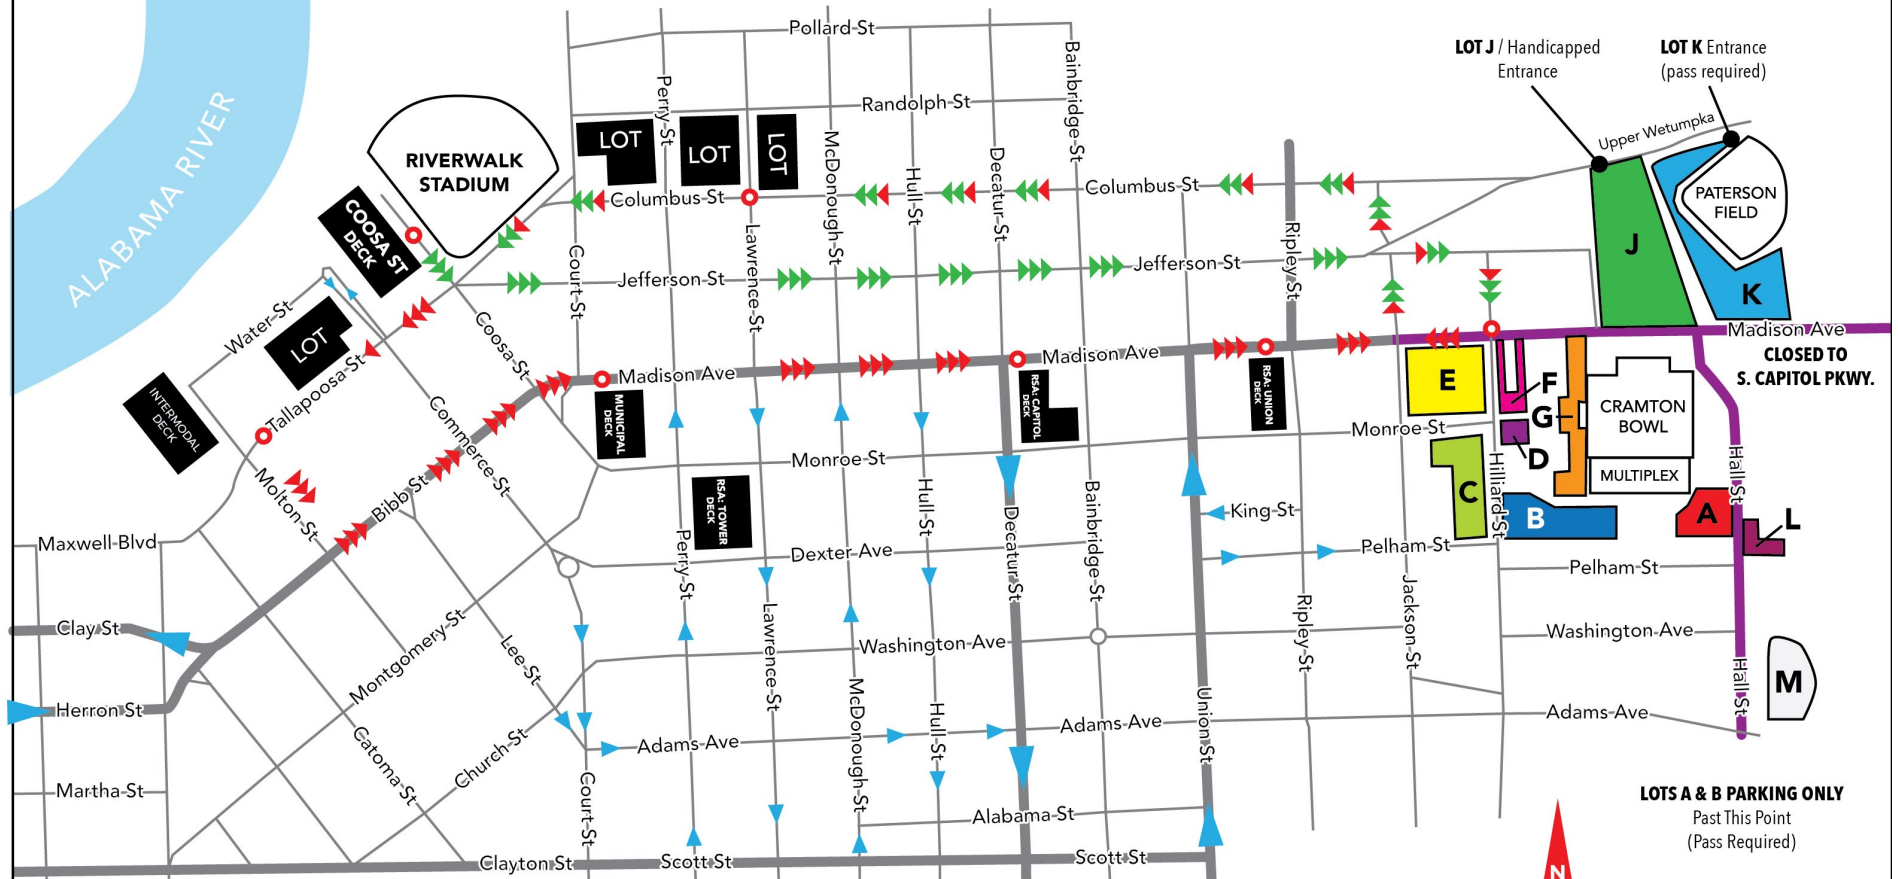

GAMEDAY PARKING / SHUTTLING

- | | | |
|--|--|---|
| A Sponsors, VIPs, Multiplex Tailgate Sponsors | G Sponsors, VIP Parking | Street Closed |
| B Sponsors, VIPs, Multiplex Tailgate Sponsors | J Public & Handicapped Parking | Shuttle Pick-up / Drop-off |
| C RV Parking | K Legacy Club, Paterson Field Tailgate Sponsors | Shuttle Route A
(All Pick-up Points, Stadium) |
| D Guest Parking | L Support Personnel | Shuttle Route B
(Pick-up at Biscuits Lots, Coosa St. Deck, and Stadium) |
| E Tailgating, Public Parking | M Game Staff and Volunteers | |
| F Media Parking | Free Public Parking | |

STREETS CLOSE OVERNIGHT FRIDAY, AUGUST 23 // REOPEN OVERNIGHT SATURDAY, AUGUST 24
 Madison Ave. Closed, Jackson St. to S. Capitol Pkwy. // Hall St. Closed, Adams Ave. to Madison Ave.
 Parking Passes for Lots A & B REQUIRED to Enter Hall St.

LOTS A & B PARKING ONLY
 Past This Point
 (Pass Required)