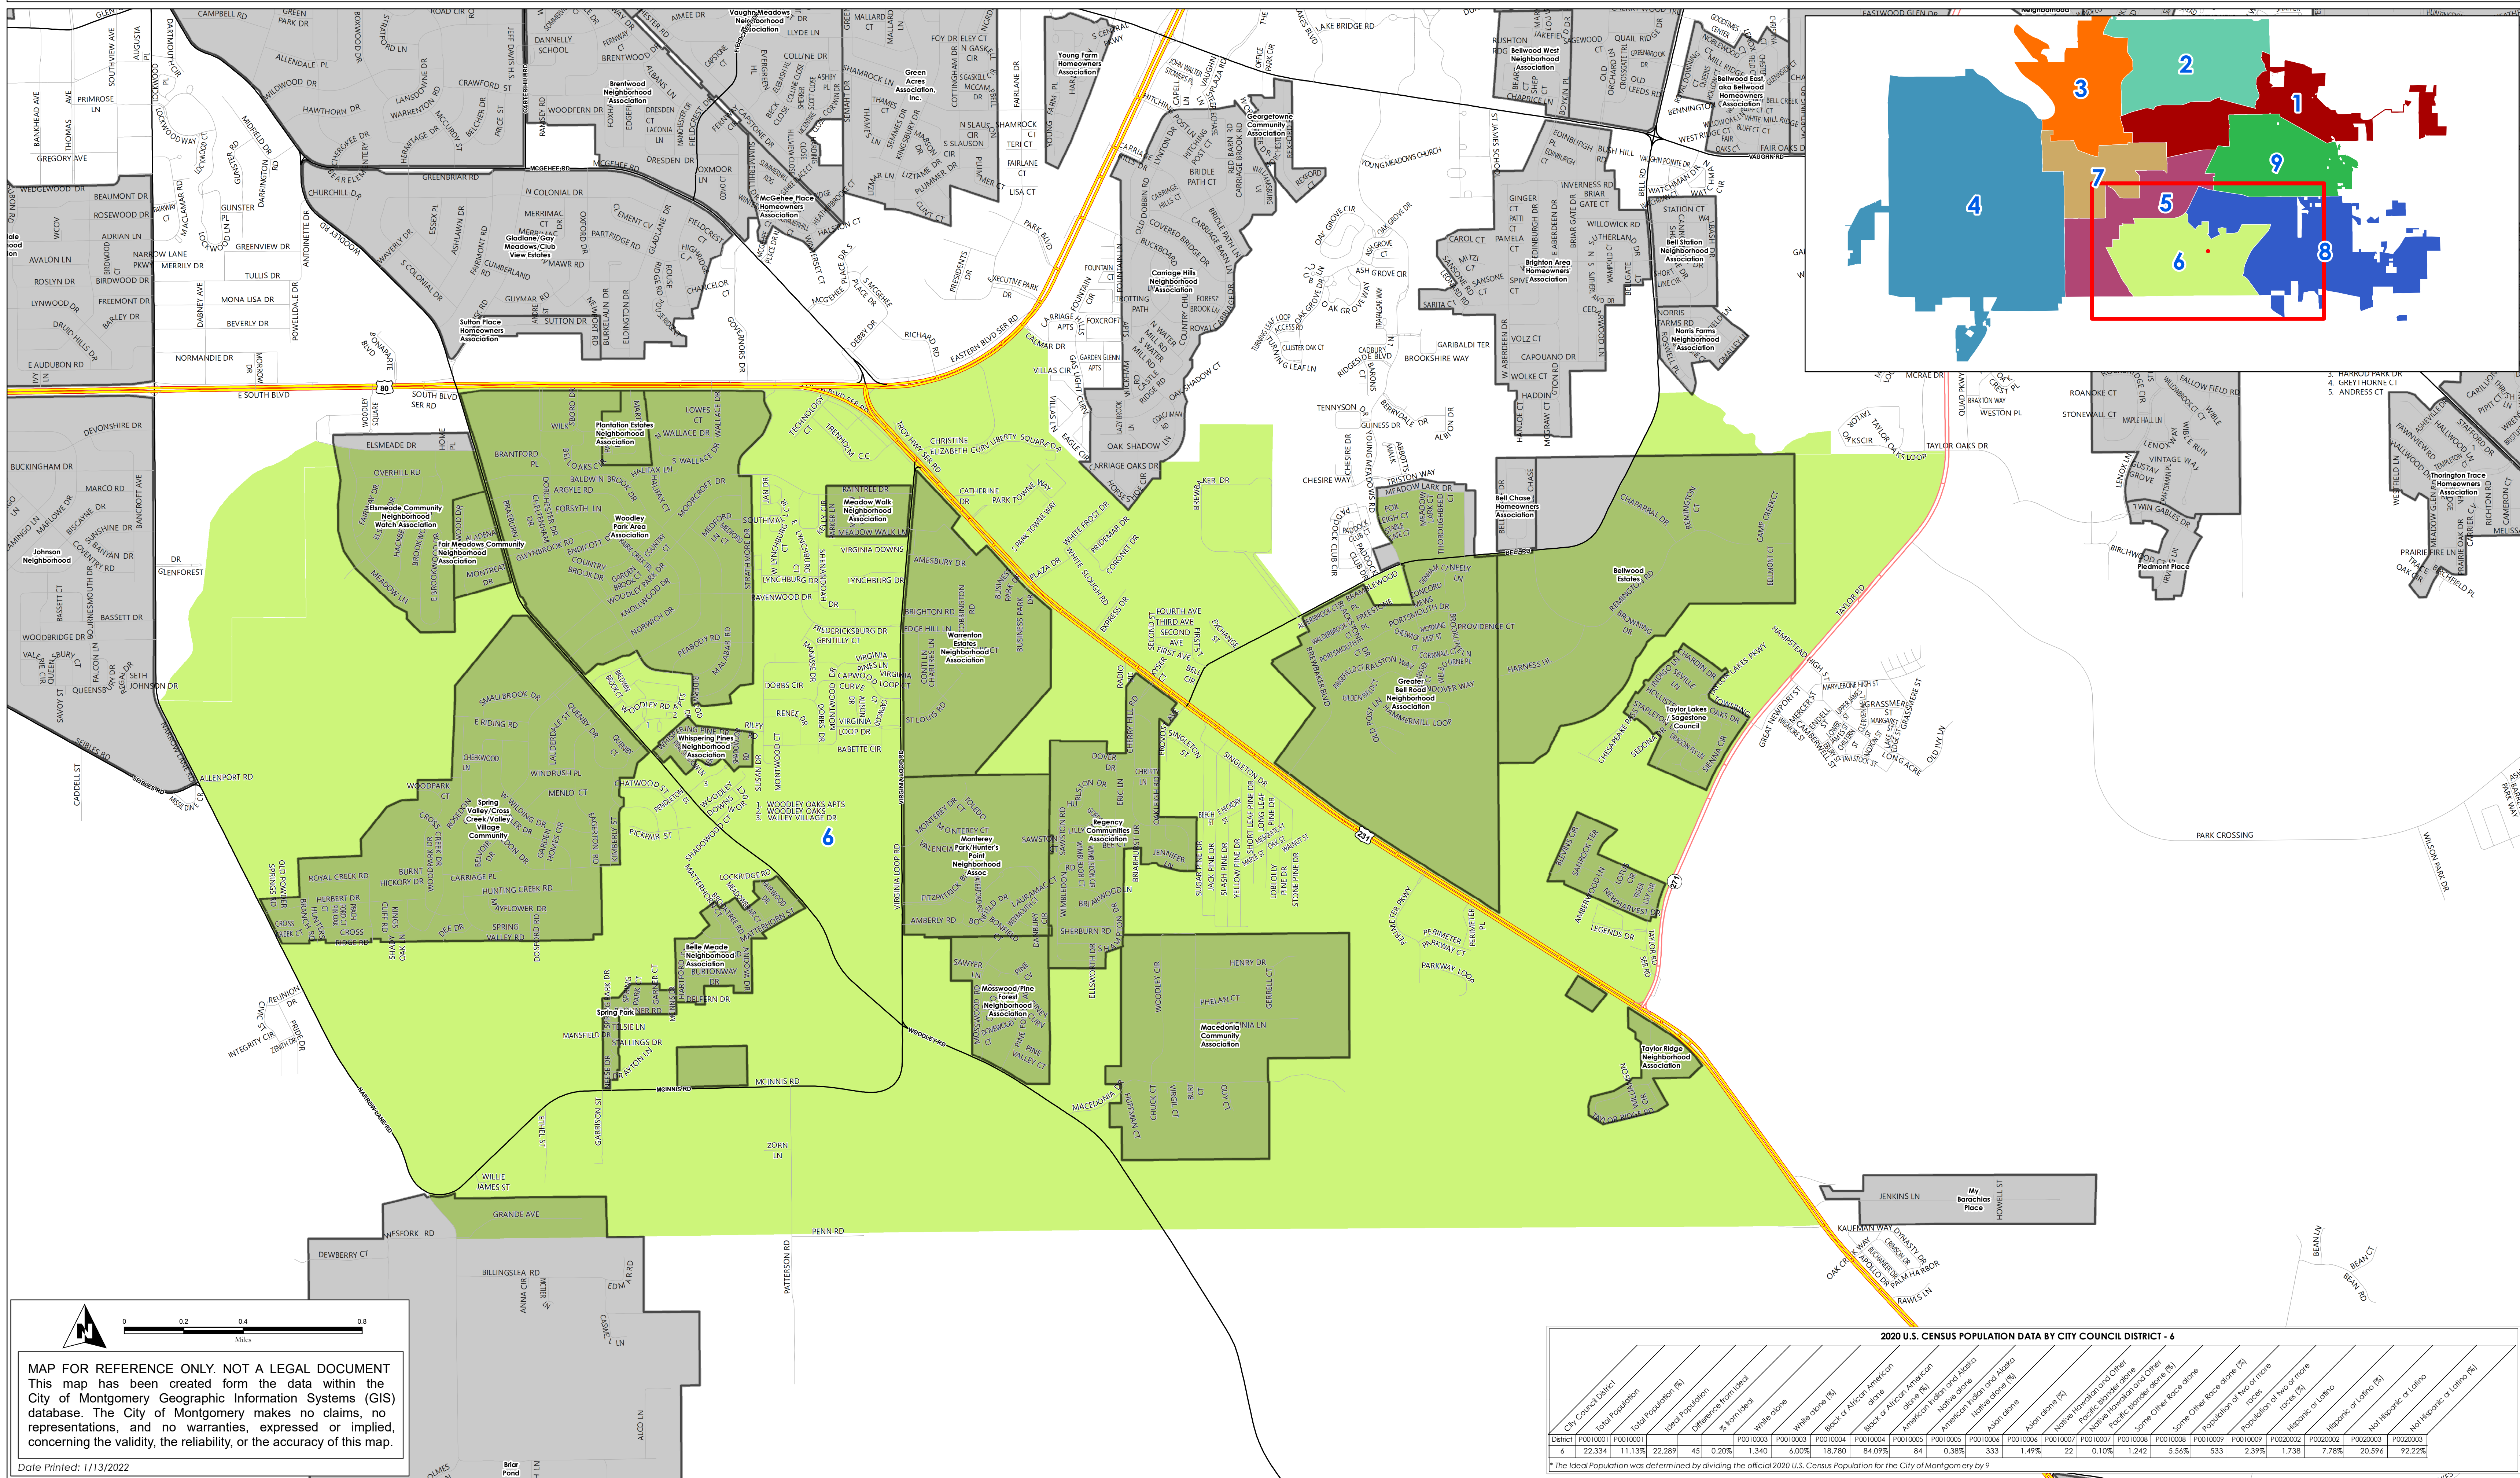

# APPROVED CITY COUNCIL DISTRICT - 6

## CITY OF MONTGOMERY, ALABAMA

Source: City of Montgomery & US Census Bureau 2020 Redistricting Data

Population Comparison	1	2	3	4	5	6	7	8	9	TOTAL
2010 US Census Total Population	22,590	23,029	22,985	22,795	22,747	22,885	23,096	22,826	22,811	205,764
2020 US Census Total Population (Before Redistricting)	22,806	23,018	21,633	18,227	22,498	21,808	21,135	26,038	23,440	200,603
2020 US Census Total Population (After Redistricting)	22,109	22,150	22,365	22,829	22,045	22,334	22,456	22,388	21,927	200,603
Ideal Population	22,289	22,289	22,289	22,289	22,289	22,289	22,289	22,289	22,289	

MAP FOR REFERENCE ONLY. NOT A LEGAL DOCUMENT  
 This map has been created from the data within the City of Montgomery Geographic Information Systems (GIS) database. The City of Montgomery makes no claims, no representations, and no warranties, expressed or implied, concerning the validity, the reliability, or the accuracy of this map.

\*The Ideal Population was determined by dividing the official 2020 U.S. Census Population for the City of Montgomery by 9