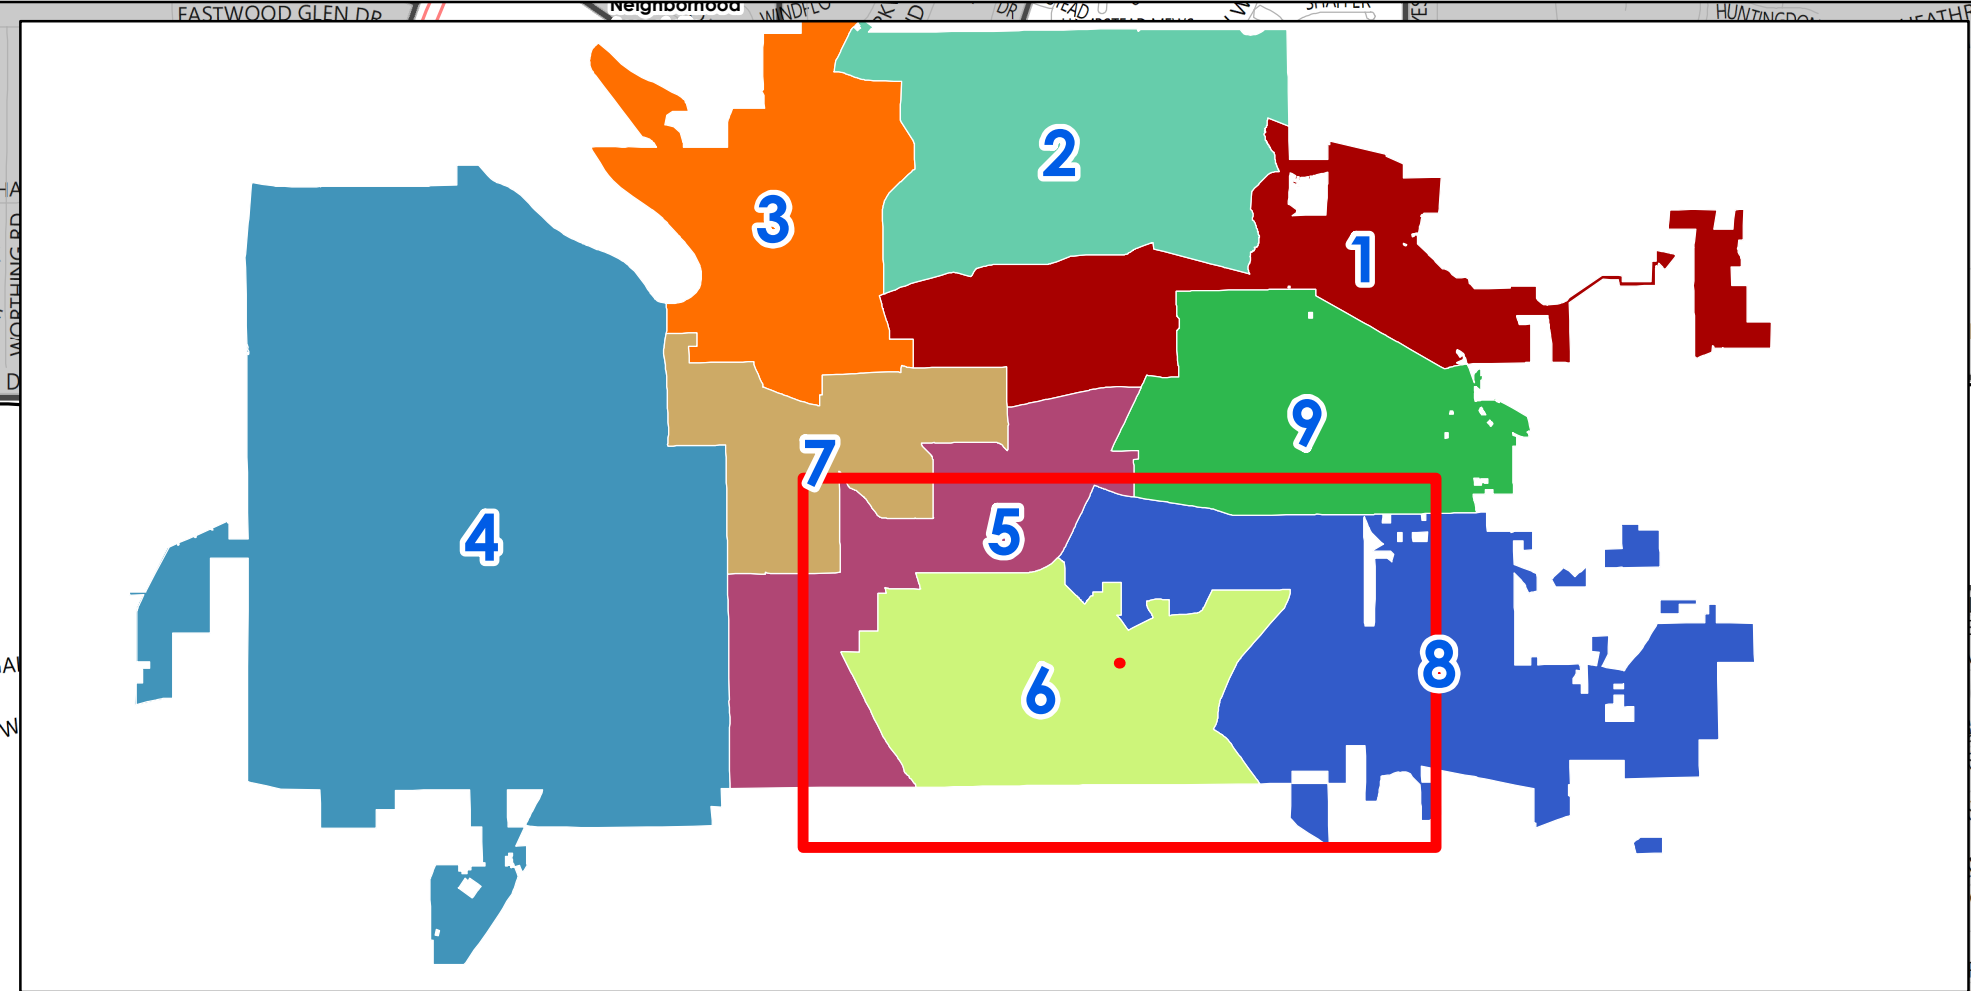

# APPROVED CITY COUNCIL DISTRICT - 6

## CITY OF MONTGOMERY, ALABAMA

Source: City of Montgomery & US Census Bureau 2020 Redistricting Data

Population Comparison	1	2	3	4	5	6	7	8	9	TOTAL
2010 US Census Total Population	22,590	23,029	22,985	22,795	22,747	22,885	23,096	22,826	22,811	205,764
2020 US Census Total Population (Before Redistricting)	22,806	23,018	21,633	18,227	22,498	21,808	21,135	26,038	23,440	200,603
2020 US Census Total Population (After Redistricting)	22,109	22,150	22,365	22,829	22,045	22,334	22,456	22,388	21,927	200,603
Ideal Population	22,289	22,289	22,289	22,289	22,289	22,289	22,289	22,289	22,289	

2020 U.S. CENSUS POPULATION DATA BY CITY COUNCIL DISTRICT - 6																							
District	P0010001	P0010001	P0010003	P0010003	P0010004	P0010004	P0010005	P0010005	P0010006	P0010006	P0010007	P0010007	P0010008	P0010008	P0010009	P0020002	P0020002	P0020003	P0020003				
6	22,334	11.13%	22,289	45	0.20%	1,340	6.00%	18,780	84.09%	84	0.38%	333	1.49%	22	0.10%	1,242	5.56%	533	2.39%	1,738	7.78%	20,596	92.22%

\*The Ideal Population was determined by dividing the official 2020 U.S. Census Population for the City of Montgomery by 9